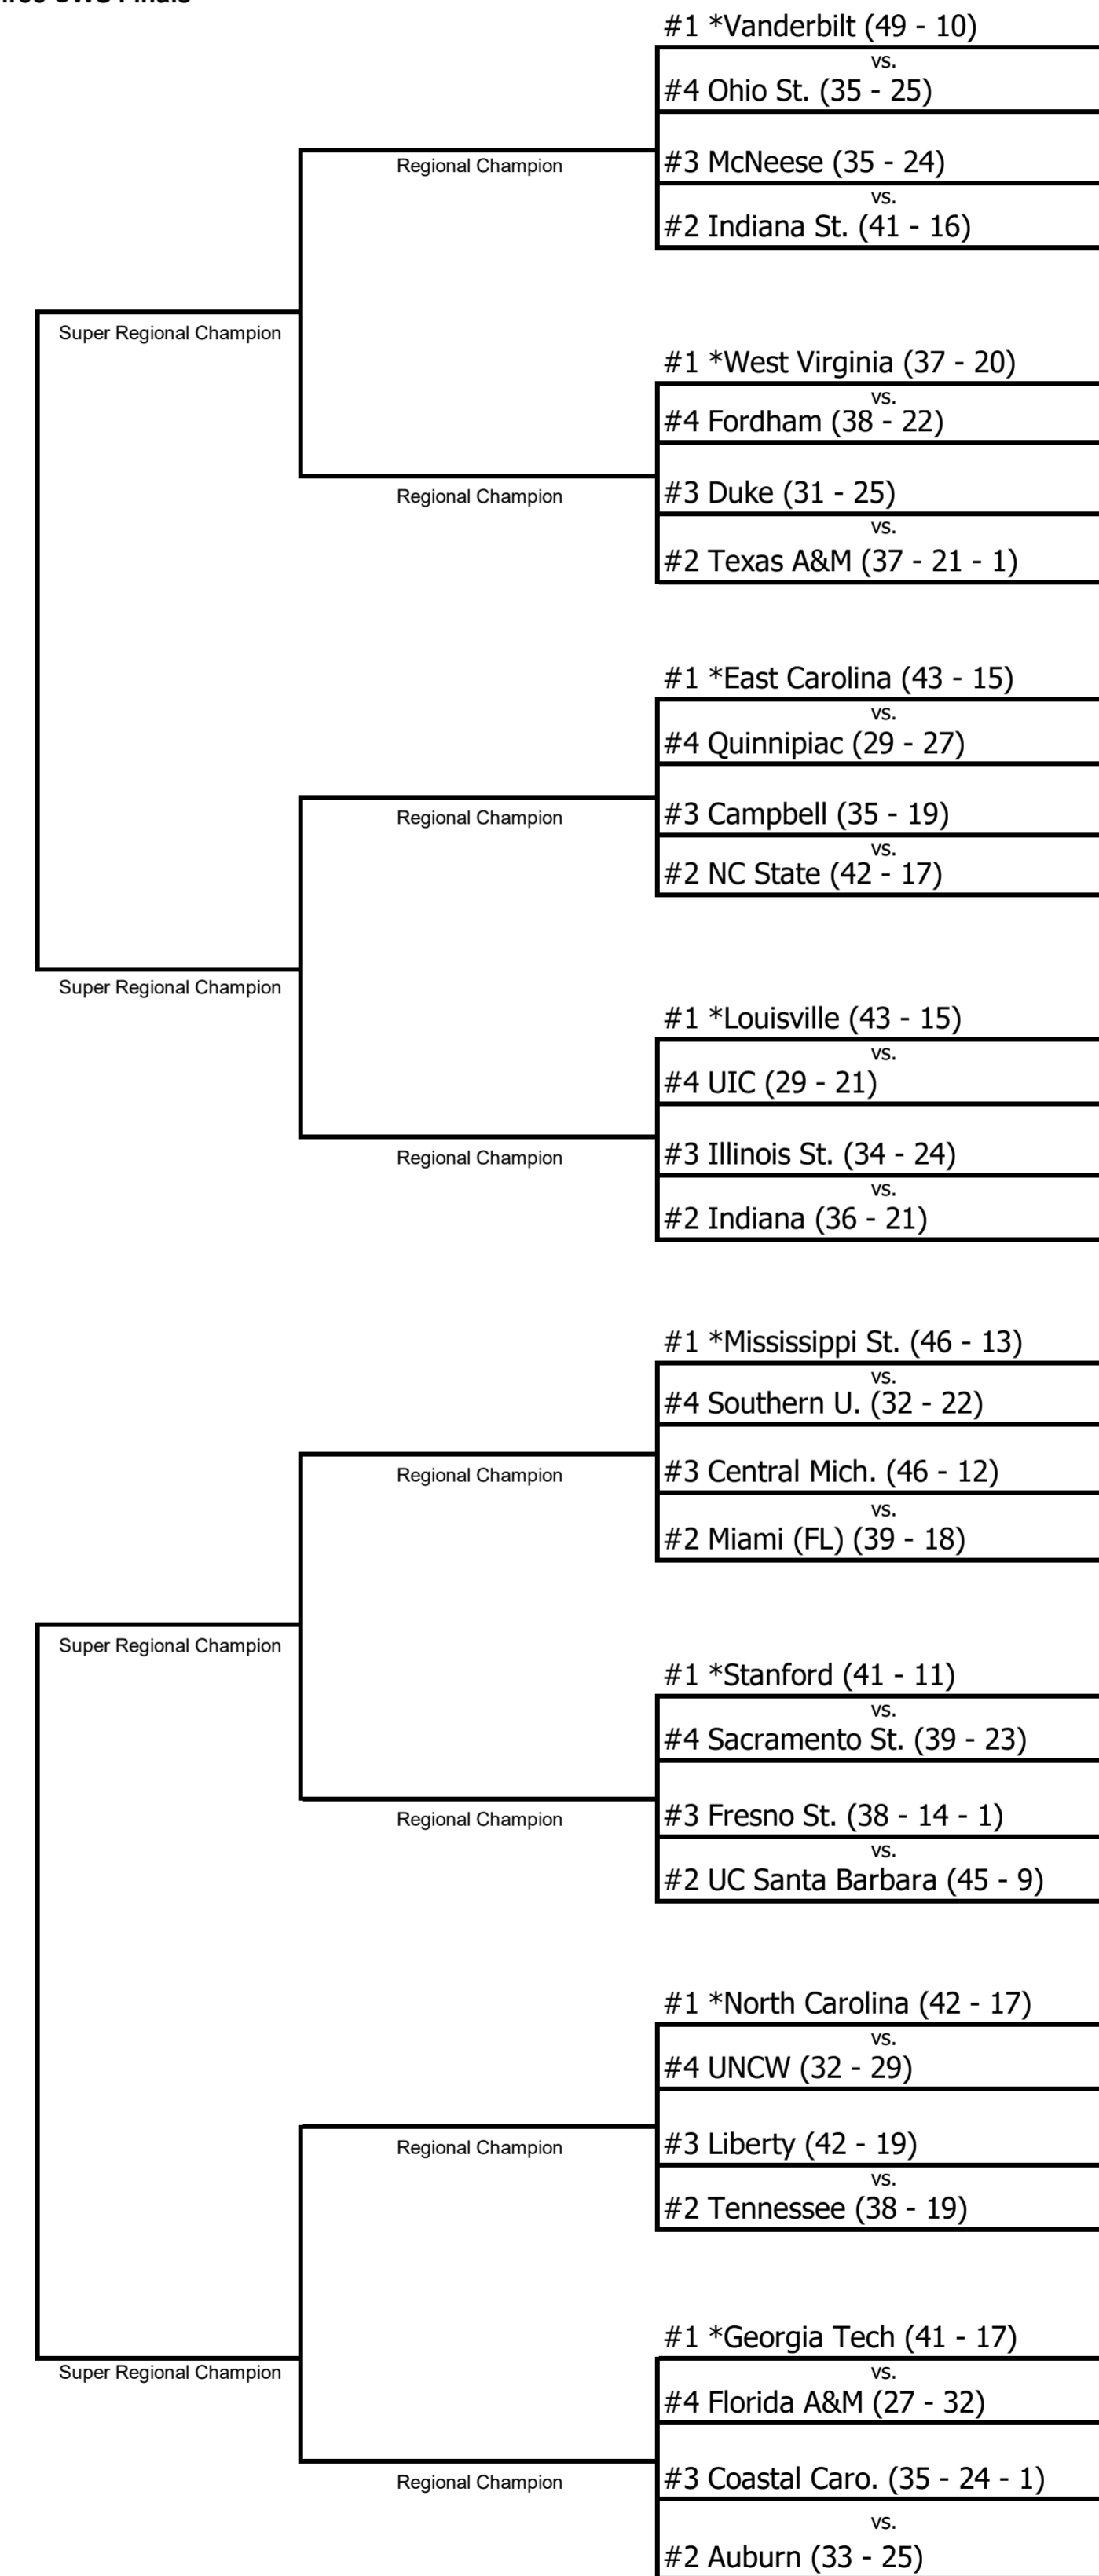

2019 NCAA Division I Baseball

Regionals
May 31 - June 3
*Campus or Neutral Sites
Double Elimination
First-Round Pairings

Super Regionals
June 7-9 or June 8-10
*Campus or Neutral Sites
Best-of-Three Games

Men's College World Series (CWS)
June 15-25/26
Omaha, Nebraska
Double Elimination
First-Round Pairings
Best-of-Three CWS Finals

Men's College World Series (CWS)
June 15-25/26
Omaha, Nebraska
Double Elimination
First-Round Pairings
Best-of-Three CWS Finals

Super Regionals
June 7-9 or June 8-10
*Campus or Neutral Sites
Best-of-Three Games

Regionals
May 31 - June 3
*Campus or Neutral Sites
Double Elimination
First-Round Pairings

National Top Sixteen Seeds

1. UCLA (47-8)
2. Vanderbilt (49-10)
3. Georgia Tech (41-17)
4. Georgia (44-15)
5. Arkansas (41-17)
6. Mississippi St. (46-13)
7. Louisville (43-15)
8. Texas Tech (39-17)
9. Oklahoma St. (36-18)
10. East Carolina (43-15)
11. Stanford (41-11)
12. Ole Miss (37-25)
13. LSU (37-24)
14. North Carolina (42-17)
15. West Virginia (37-20)
16. Oregon St. (36-18-1)