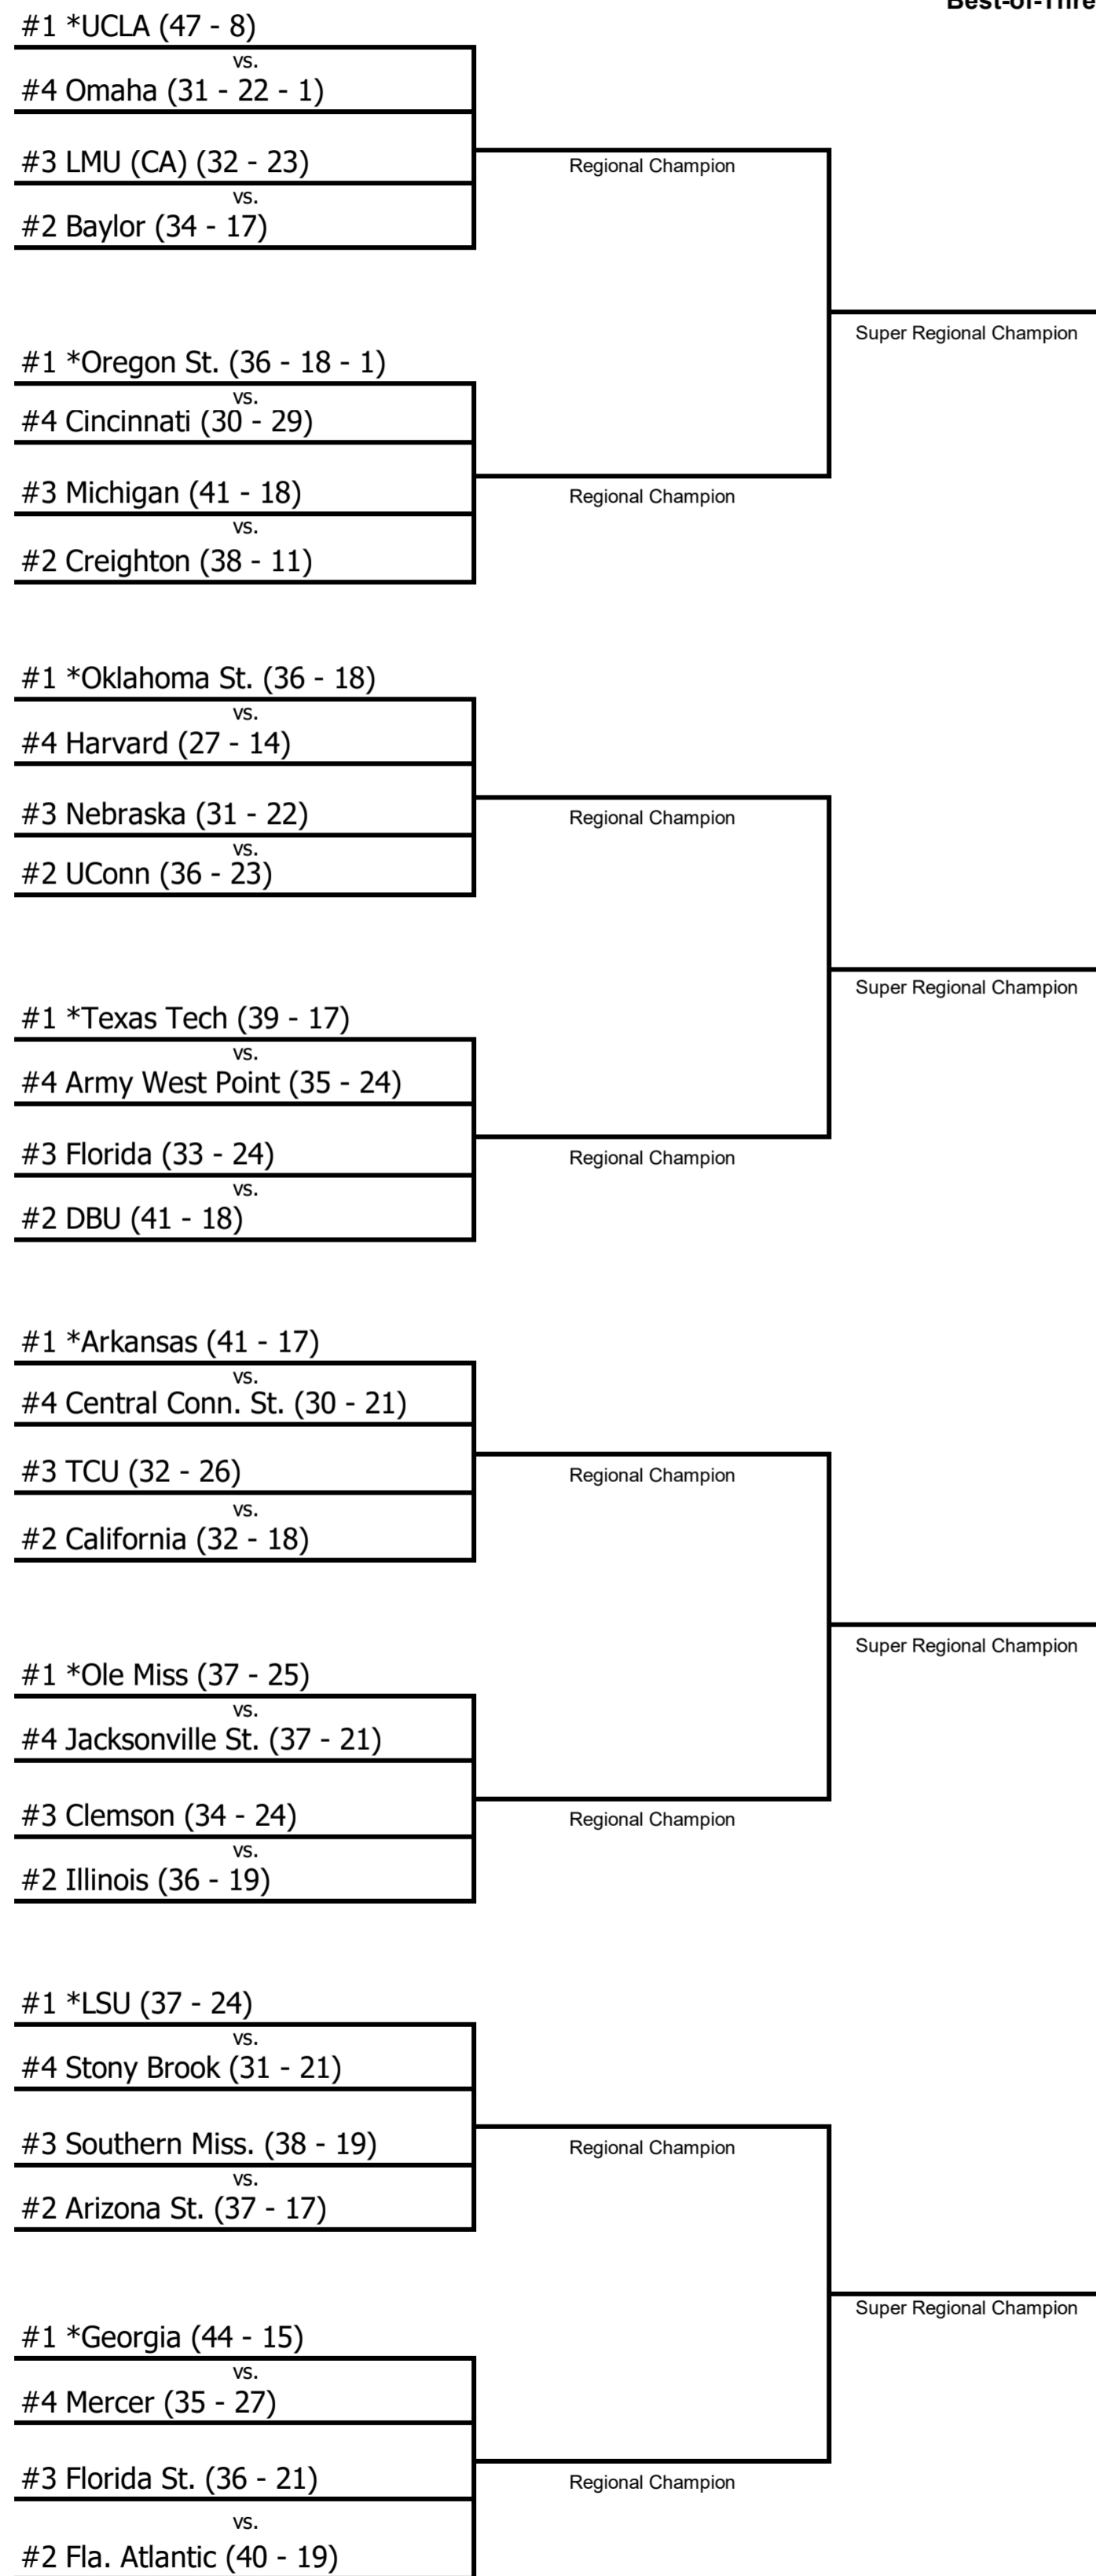

2019 NCAA Division I Baseball

Regionals
May 31 - June 3
*Campus or Neutral Sites
Double Elimination
First-Round Pairings

Super Regionals
June 7-9 or June 8-10
*Campus or Neutral Sites
Best-of-Three Games

Men's College World Series (CWS)
June 15-25/26
Omaha, Nebraska
Double Elimination
First-Round Pairings
Best-of-Three CWS Finals

Men's College World Series (CWS)
June 15-25/26
Omaha, Nebraska
Double Elimination
First-Round Pairings
Best-of-Three CWS Finals

Super Regionals
June 7-9 or June 8-10
*Campus or Neutral Sites
Best-of-Three Games

Regionals
May 31 - June 3
*Campus or Neutral Sites
Double Elimination
First-Round Pairings

National Top Sixteen Seeds

1. UCLA (47-8)
2. Vanderbilt (49-10)
3. Georgia Tech (41-17)
4. Georgia (44-15)
5. Arkansas (41-17)
6. Mississippi St. (46-13)
7. Louisville (43-15)
8. Texas Tech (39-17)
9. Oklahoma St. (36-18)
10. East Carolina (43-15)
11. Stanford (41-11)
12. Ole Miss (37-25)
13. LSU (37-24)
14. North Carolina (42-17)
15. West Virginia (37-20)
16. Oregon St. (36-18-1)